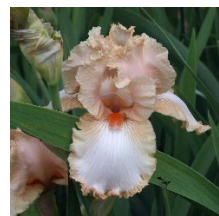

Judges' Choice for 1976

[1976 Judges' Choice](#) page.

Variety	Votes	Hybridizer
Fred and Barbara Walther Cup		
' Queen Of Hearts ', TB	274	Opal Brown
Tall Bearded		
' Queen Of Hearts ', TB	274	Opal Brown
' Mystique ', TB	247	Joseph Ghio
' White Lightning ', TB	226	Joseph Gatty
' Caramba ', TB	214	Keith Keppel
' Five Star Admiral ', TB	180	James Marsh
' Autumn Leaves ', TB	177	Keith Keppel
' Skylab ', TB	175	Neva Sexton
' Navy Strut ', TB	143	Schreiners
' Blushing Lemon ', TB	123	Jack Boushay
' Anon ', TB	103	James Gibson
' Gay Parasol ', TB	91	Schreiners
' Lemon Brocade ', TB	90	Nathan Rudolph
' Ming Dynasty ', TB	88	Steve Moldovan
' Old Flame ', TB	87	Joseph Ghio
' Venetian Dancer ', TB	83	Mrs. J. R. (Melba) Hamblen
' Liz ', TB	82	Joseph Gatty
' Ice Sculpture ', TB	74	Ben Hager
' Gypsy Belle ', TB	73	Bernard Hamner
Standard Dwarf Bearded		
' Beau ', SDB	80	Joseph Gatty
' Wink ', SDB	65	Joseph Gatty
' Mrs. Nate Rudolph ', SDB	62	Harley Briscoe
' Melon Honey ', SDB	51	Earl Roberts
' Starry Eyed ', SDB	51	Joseph Gatty
' Oliver ', SDB	48	Hooker Nichols
Intermediated Bearded		
' Cheers ', IB	103	Ben Hager
' Appleblossom Pink ', IB	88	Jack Boushay
' Gay Wings ', IB	73	Opal Brown
' Tawny ', IB	59	Thomas Pray
' Snow Gnome ', IB	46	Ralph Stuart