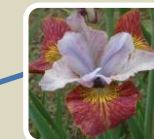

# 'Outlandish' Pedigree

'Outlandish' (Martin Schafer/Janet Sacks, R. 2026).  
Seedling S13-8-11, SIB (28 chromosome diploid), 30" (76 cm), Late bloom

Seedling [S07-26-12](#):

seedling [S03-26-2](#):

'Miss Apple' (Marty Schafer & Jan Sacks, 2009).

'Lemon Veil'

seedling [S99-13-13](#):

Seedling [S03-56A-10](#):

'Miss Apple'.

'Hot Sketch'

seedling [S02-13-13](#):