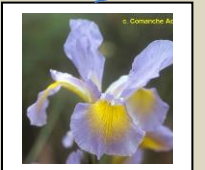

'Missouri Streams'